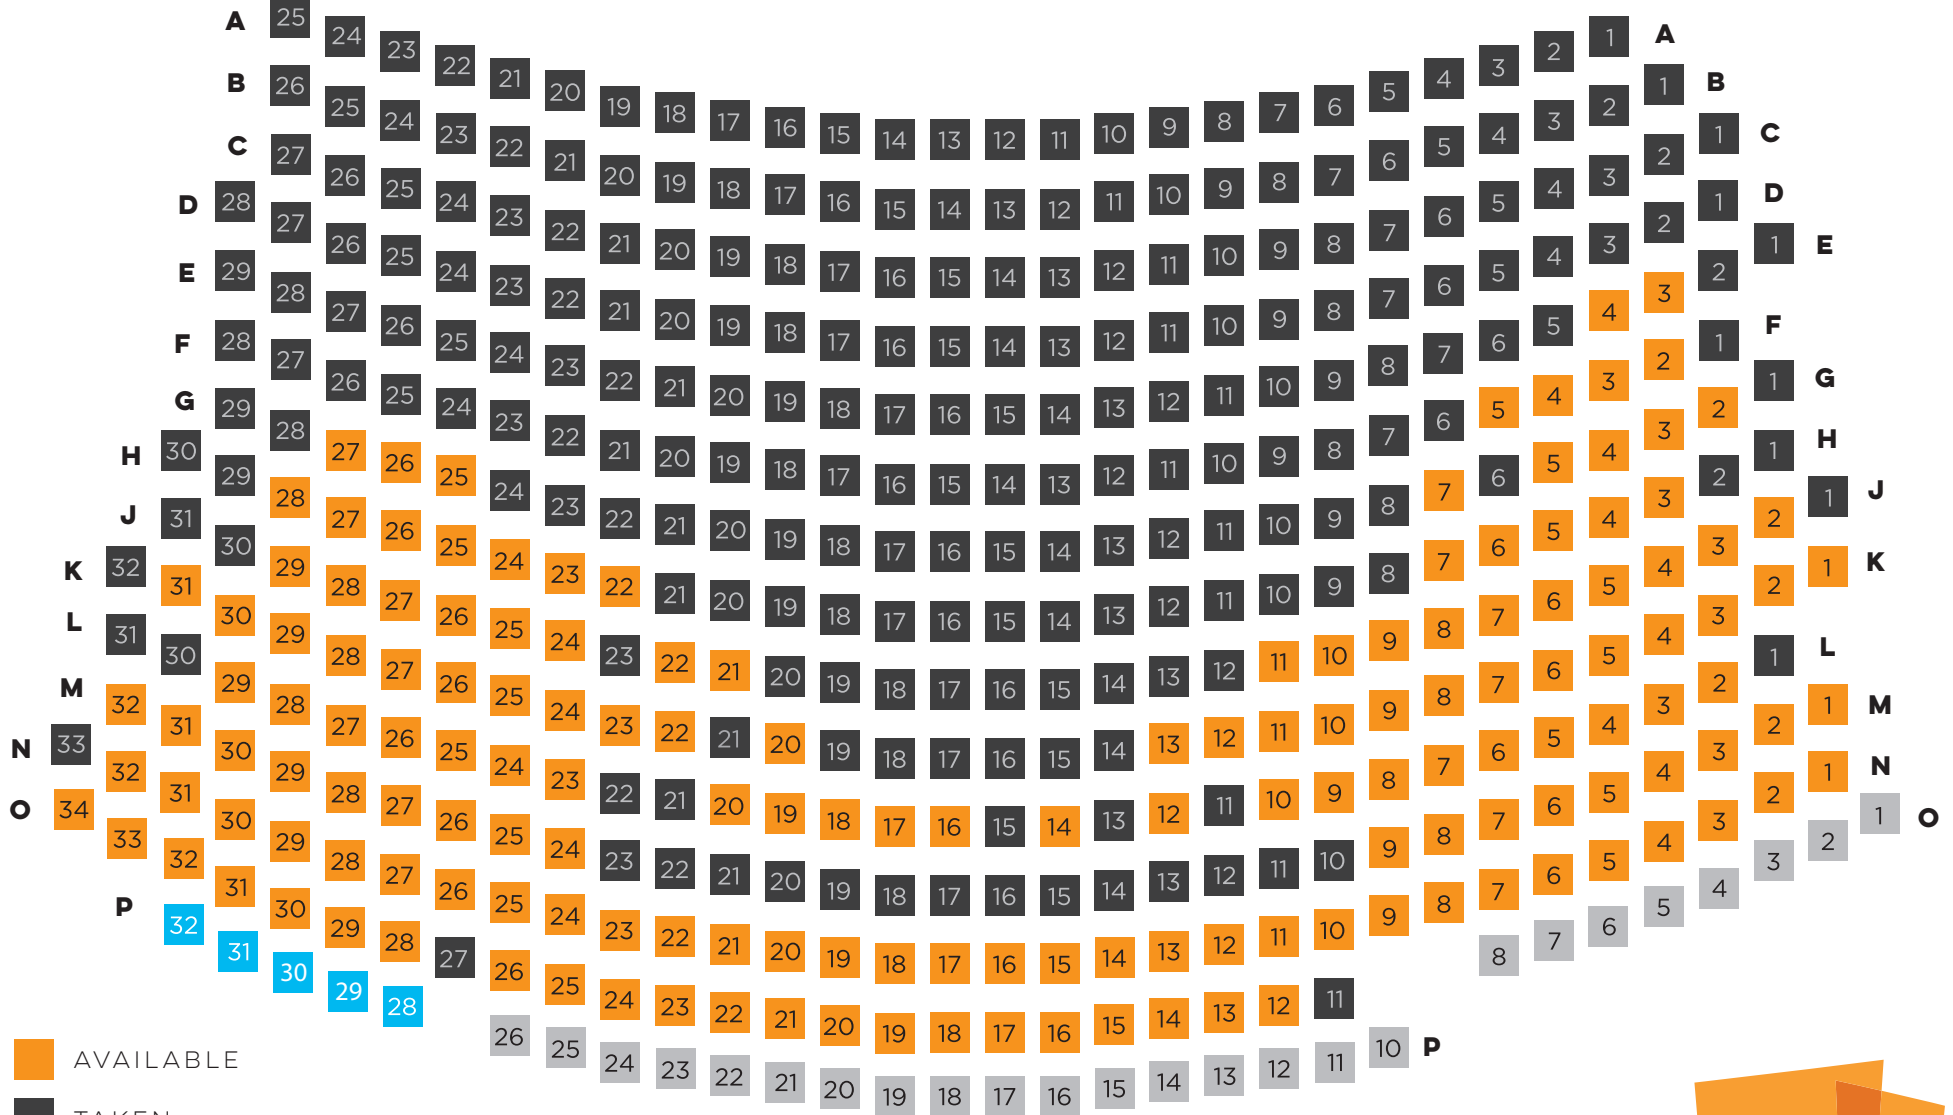

STAGE

ROW

ROW

- AVAILABLE
- TAKEN
- NOT AVAILABLE
- WHEELCHAIR ACCESSIBLE

ANNENBERG THEATER
PALM SPRINGS ART MUSEUM