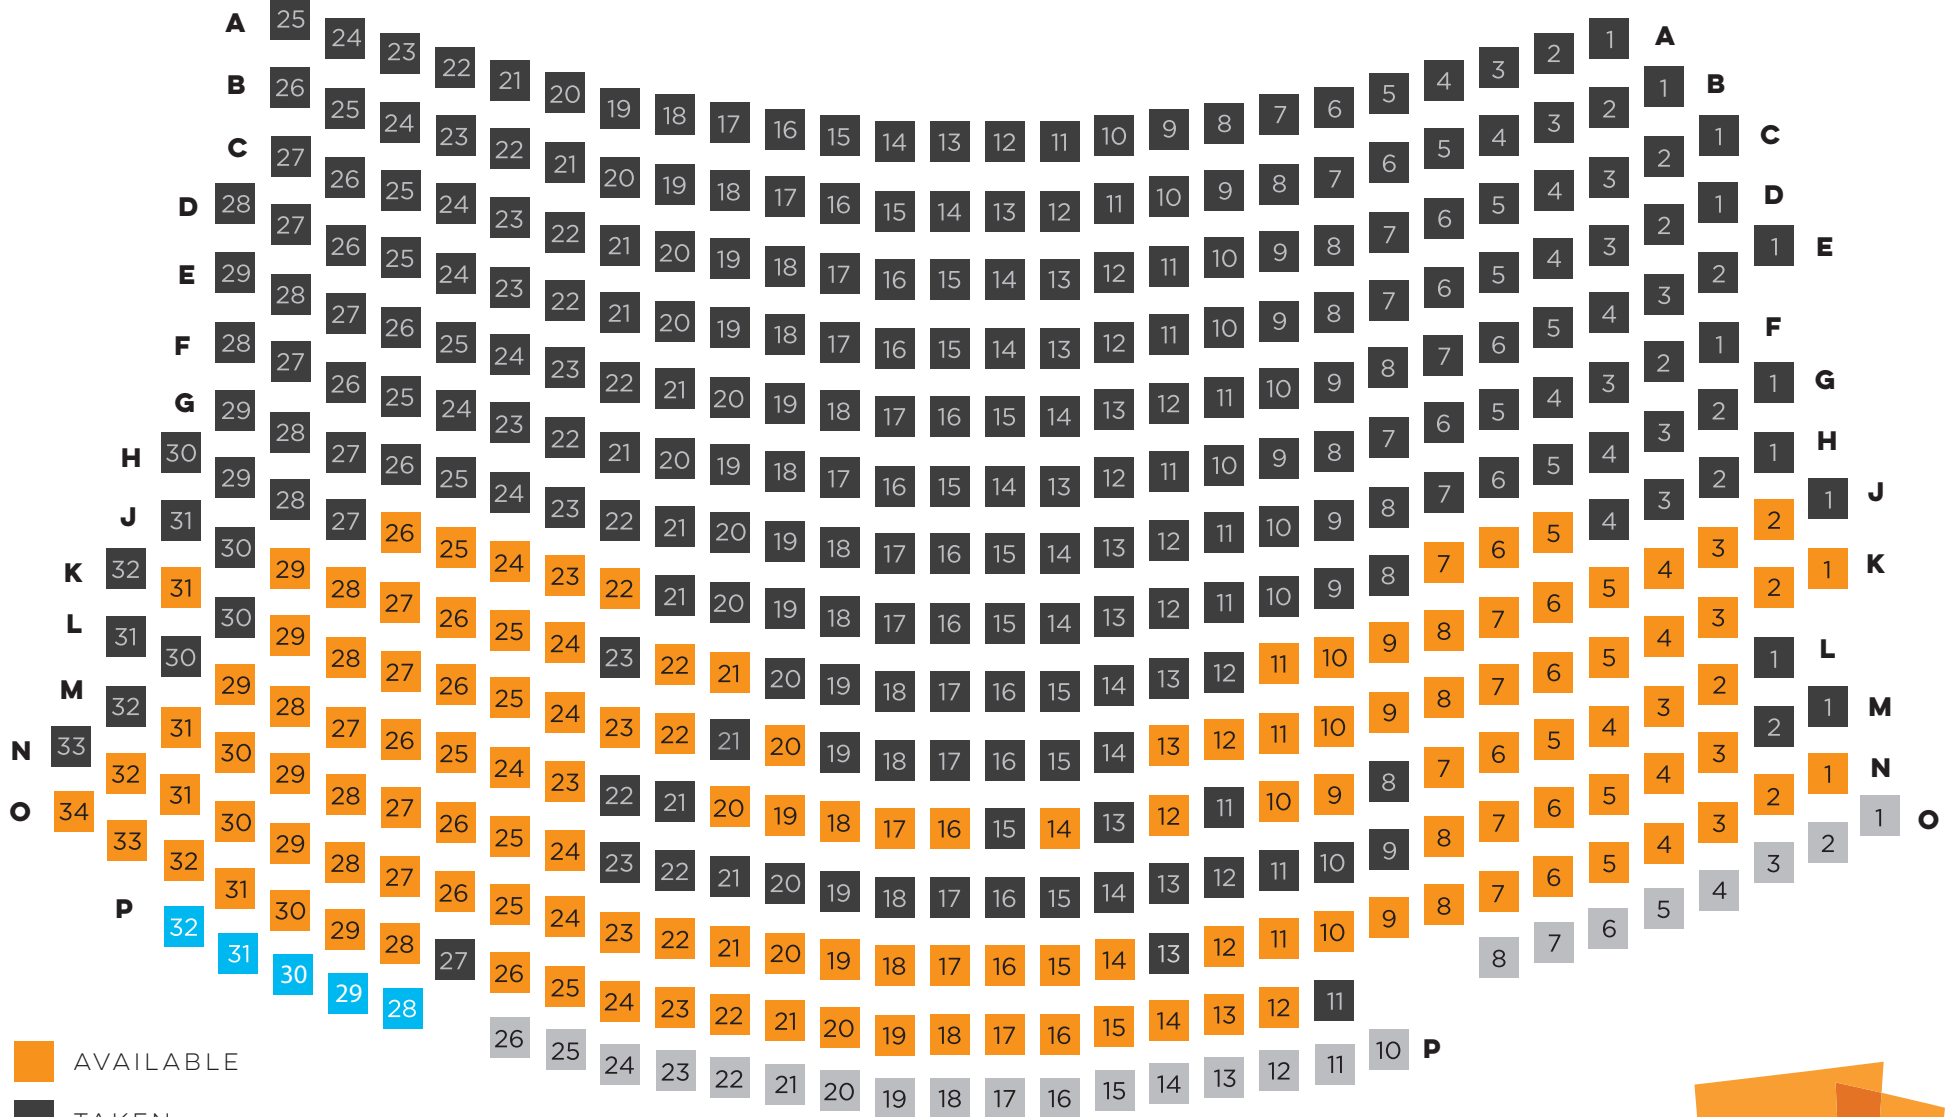

STAGE

ROW

ROW

- AVAILABLE
- TAKEN
- NOT AVAILABLE
- WHEELCHAIR ACCESSIBLE

ANNENBERG THEATER
PALM SPRINGS ART MUSEUM