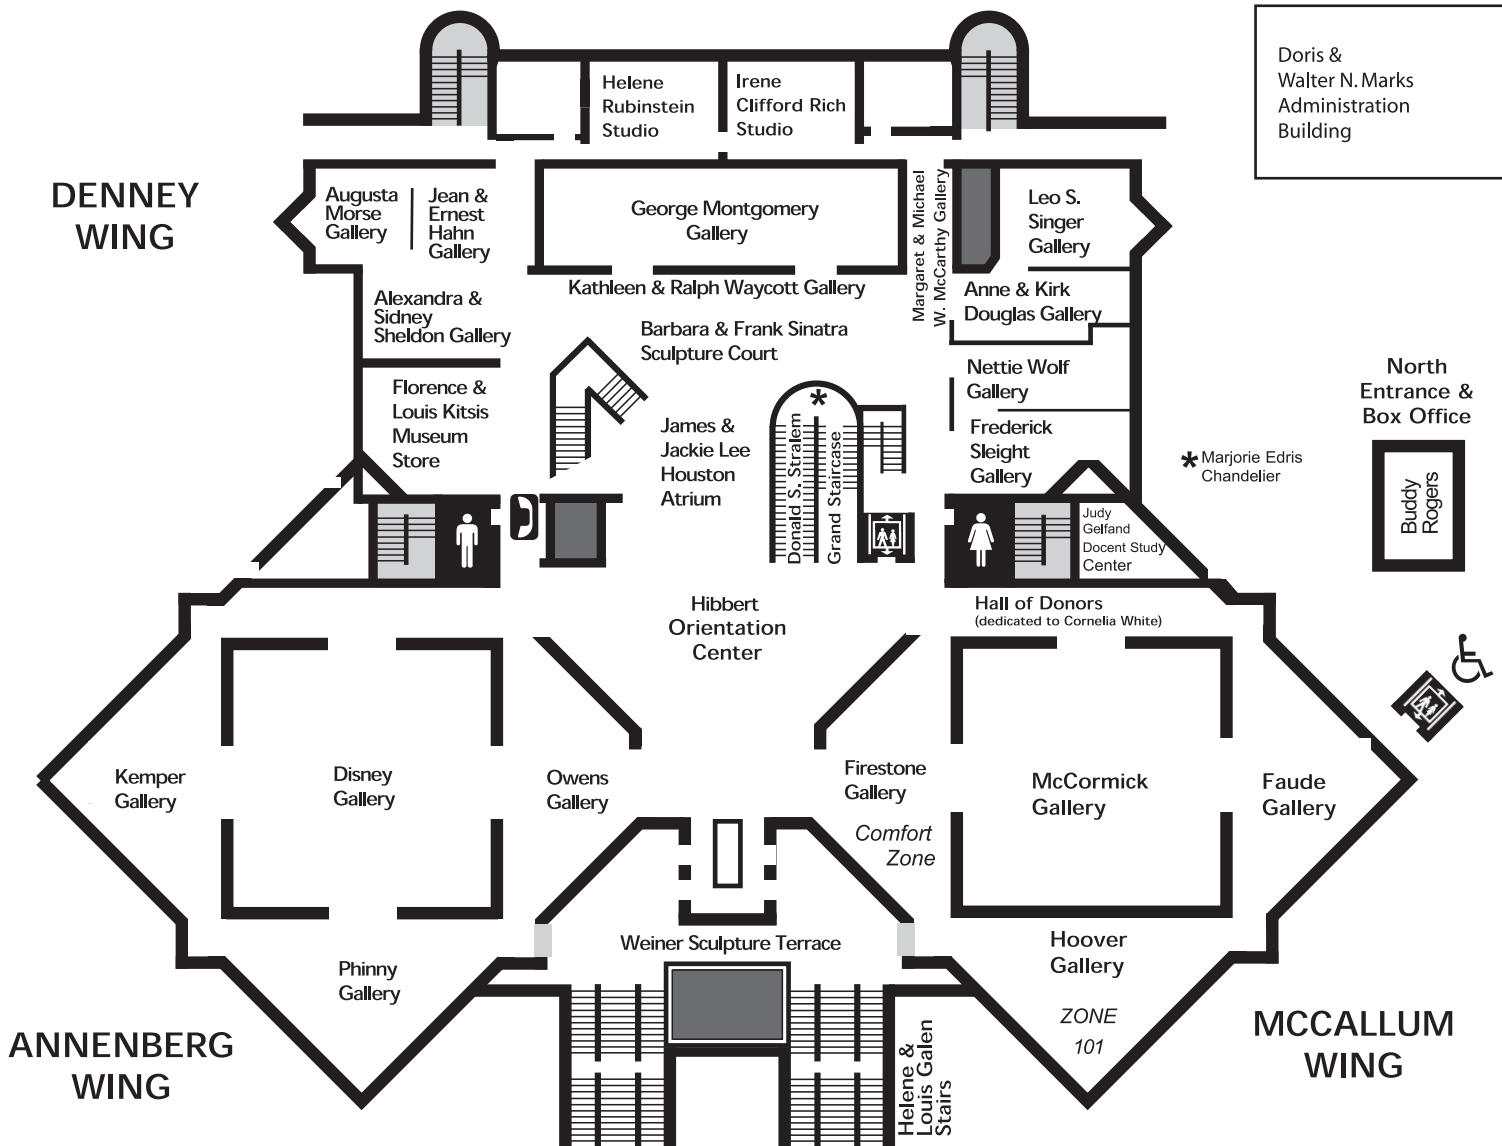

Theater/Lower Level

Mezzanine Level

INDICATES
EMERGENCY
EXITS

Upper Level on reverse side

Main Level

Theater/Lower Level on reverse side