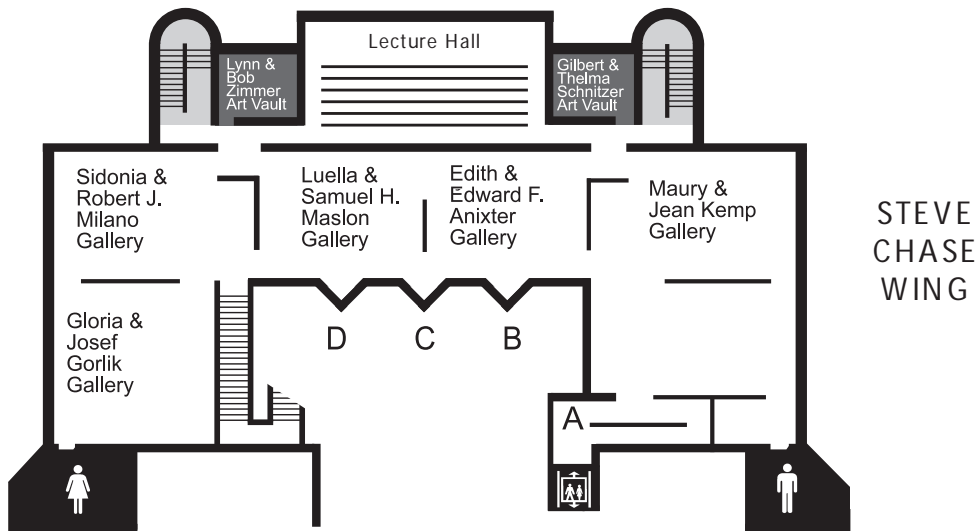

Upper Level

Viewing Balconies

- A. Pamela & Joe Bonino
- B. JoAnn & David McGrath jr.
- C. R.D. & Joan Dale Hubbard
- D. Contemporary Art Council